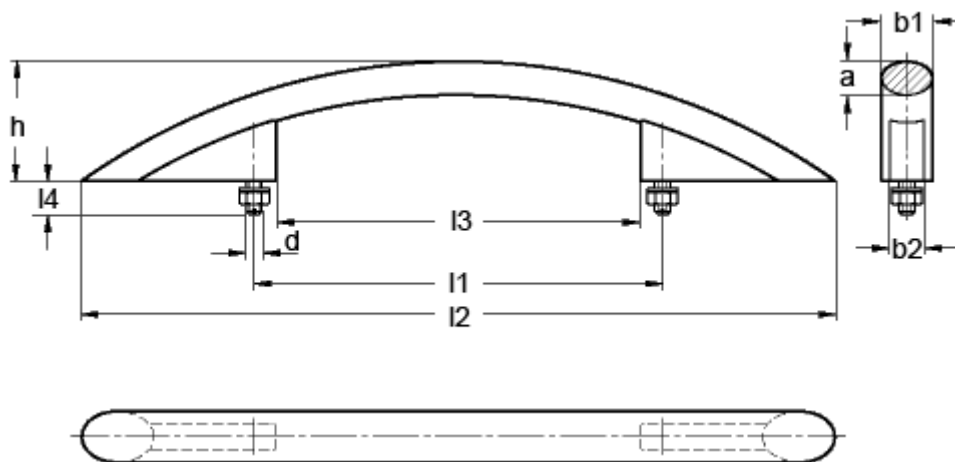

Article number: 2066526450SR

Description: E+G Arch handle GN 665-26-450 SR

## Measures

a	= 17	l4 approx. = 20
b1	= 26	
b2	= 14	
d	= M8	
h	= 69	
l1 +/-0.2	= 450	
l2 approx.	= 632	
l3	= 428	